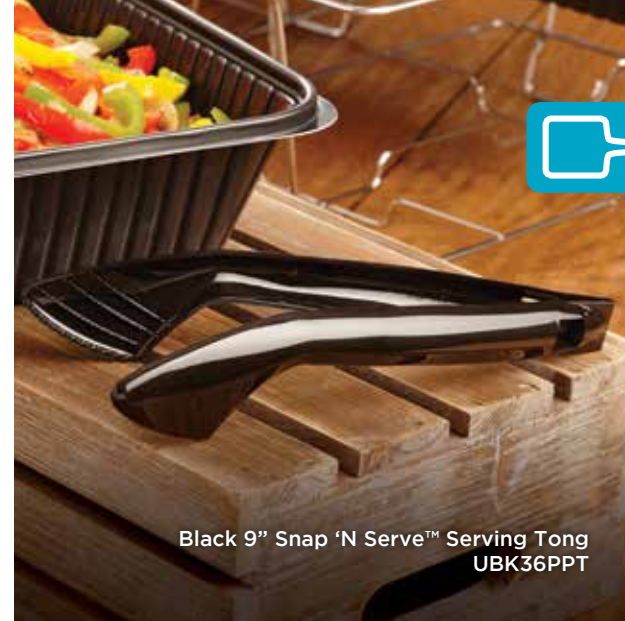

CATERING WITH A FLAIR

Our serving utensils are the perfect complement to our platters and bowls and enables users to serve with style!

WHY YOU'LL LOVE IT

**PRESENTATION
READY**

**DISHWASHER
SAFE**
(top shelf only)

FUNCTIONAL

Black 9" Snap 'N Serve™ Serving Tong
UBK36PPT

	ITEM NUMBER	DESCRIPTION	OUTER DIMENSIONS (in inches)	HEIGHT (in inches)	MATERIAL	CASE PACK
	UCL72STNG	□ Clear 6" Serving Tong	-	6.25	PP	72
	UM72STNG	■ Silver 6" Serving Tong	-	6.25	PP	72
	UBK72STNG	■ Black 6" Serving Tong	-	6.25	PP	72
	UBK72PPST	■ Black 6" Snap 'N Serve™ Serving Tong	-	6.00	PP	72
	UBK36PPT	■ Black 9" Snap 'N Serve™ Serving Tong	-	9.00	PP	36
	UCL36T	□ Clear 10" Serving Tong	-	10.80	PS	36
	UBK36T	■ Black 10" Serving Tong	-	10.80	PS	36
	UCL72S	□ Clear 10" Serving Spoon	-	10.00	PS	72
	UM72S	■ Silver 10" Serving Spoon	-	10.00	PS	72
	UBK72S	■ Black 10" Serving Spoon	-	10.00	PS	72
	UBK72SPP	■ Black PP 10" Serving Spoon	-	10.00	PP	72
	UCL72F	□ Clear 10" Serving Fork	-	10.00	PS	72
	UM72F	■ Silver 10" Serving Fork	-	10.00	PS	72
	UBK72F	■ Black 10" Serving Fork	-	10.00	PS	72
	UBK72FPP	■ Black PP 10" Serving Fork	-	10.00	PP	72
	UBK72LLADLPP	■ Black 0.75 oz. Serving Ladle	-	9.25	PP	72
	UBK36LADL	■ Black 4 oz. Serving Ladle	-	12.00	PS	36
	UBKPP72SP	■ Black 10" Serving Spatula	-	10.00	PP	72
	UBK72SPRD	■ Black 7" Spreader	-	7.50	PS	72
	UBK72PCUT	■ Black 10" Pie Cutter	-	10.00	PS	72

□ Clear ■ Black ■ Silver