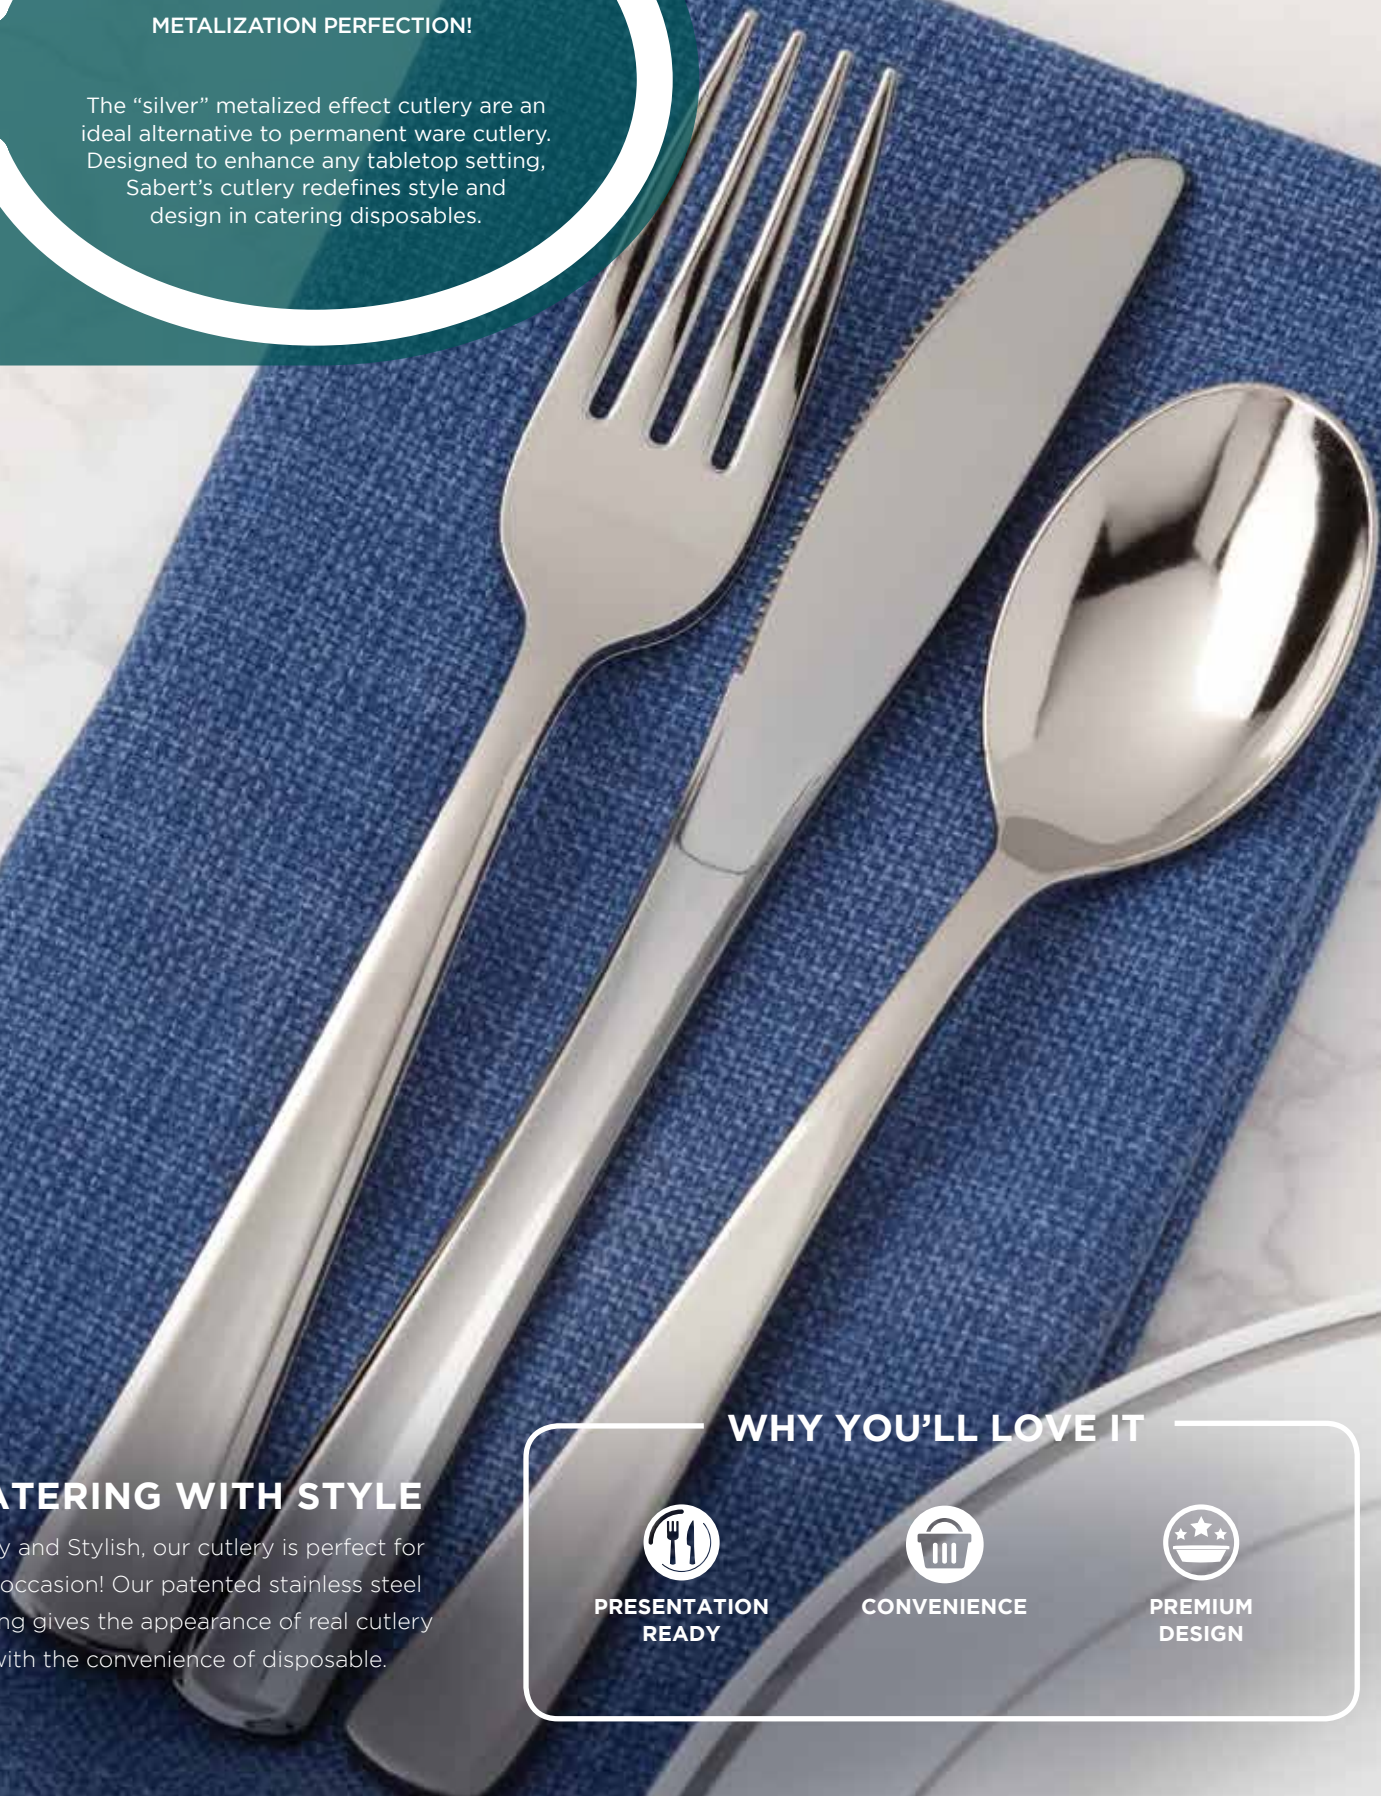

Silver Look Fork
CMF600

Silver Look Knife
CMK600

Silver Look Spoon
CMS600

CUTLERY

METALIZATION PERFECTION!

The "silver" metalized effect cutlery are an ideal alternative to permanent ware cutlery. Designed to enhance any tabletop setting, Sabert's cutlery redefines style and design in catering disposables.

CATERING WITH STYLE

Shiny and Stylish, our cutlery is perfect for any occasion! Our patented stainless steel coating gives the appearance of real cutlery with the convenience of disposable.

WHY YOU'LL LOVE IT

**PRESENTATION
READY**

CONVENIENCE

**PREMIUM
DESIGN**