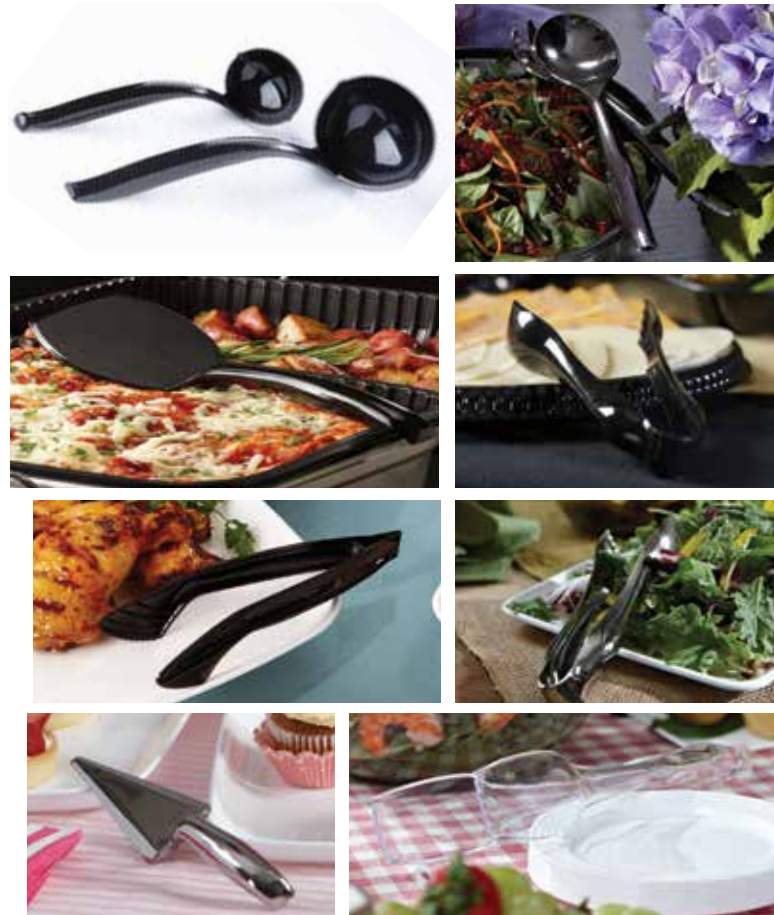

## Square Catering Bowls

With sleek walls and secure lids, these bowls are the perfect choice from prep to presentation. Available in clear and black.

# Plates

## Round and Square Plates

Enhance your food experience with the perfect plate. From upscale to environmentally friendly, Sabert offers all of your must-have plate options to help set your tabletop. Serve up delicious bite after bite on an assortment of colors and sizes.

# Utensils/Cutlery