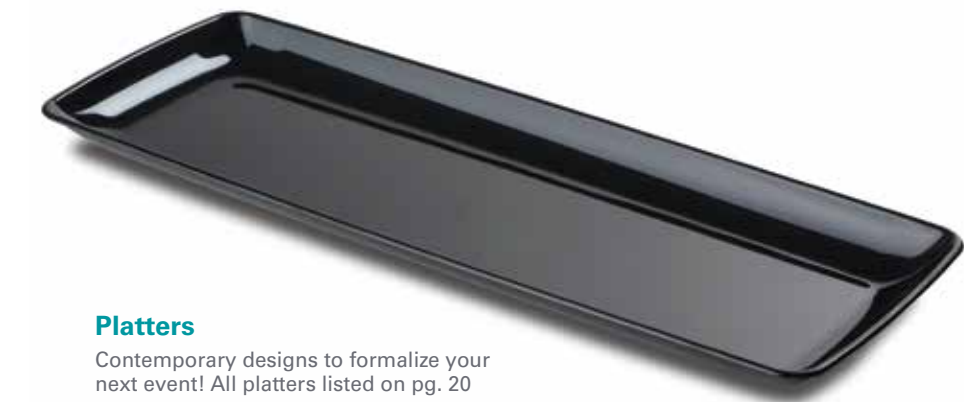

# Cocktail Party

Presentation is the first course – and we have the disposable catering products you need to help you serve with style. Our mini collection is perfect for tastings, while our platters and silver look serving utensils complete a tabletop that is guaranteed to keep your guests going back for more.

Ask your sales representative  
for information on  
Sabert's Cold Collection

**10" Round Black Plates**  
Perfect for serving. All plates listed on pg. 26

**Wine Glasses**  
A classic shape for a perfect pour. All new drinkware items listed on pg. 23

## Featured Items

**Platters**  
Contemporary designs to formalize your next event! All platters listed on pg. 20

**Mini Utensils**  
A great pairing for tastings and tapas. All mini item specifications listed on pg. 26